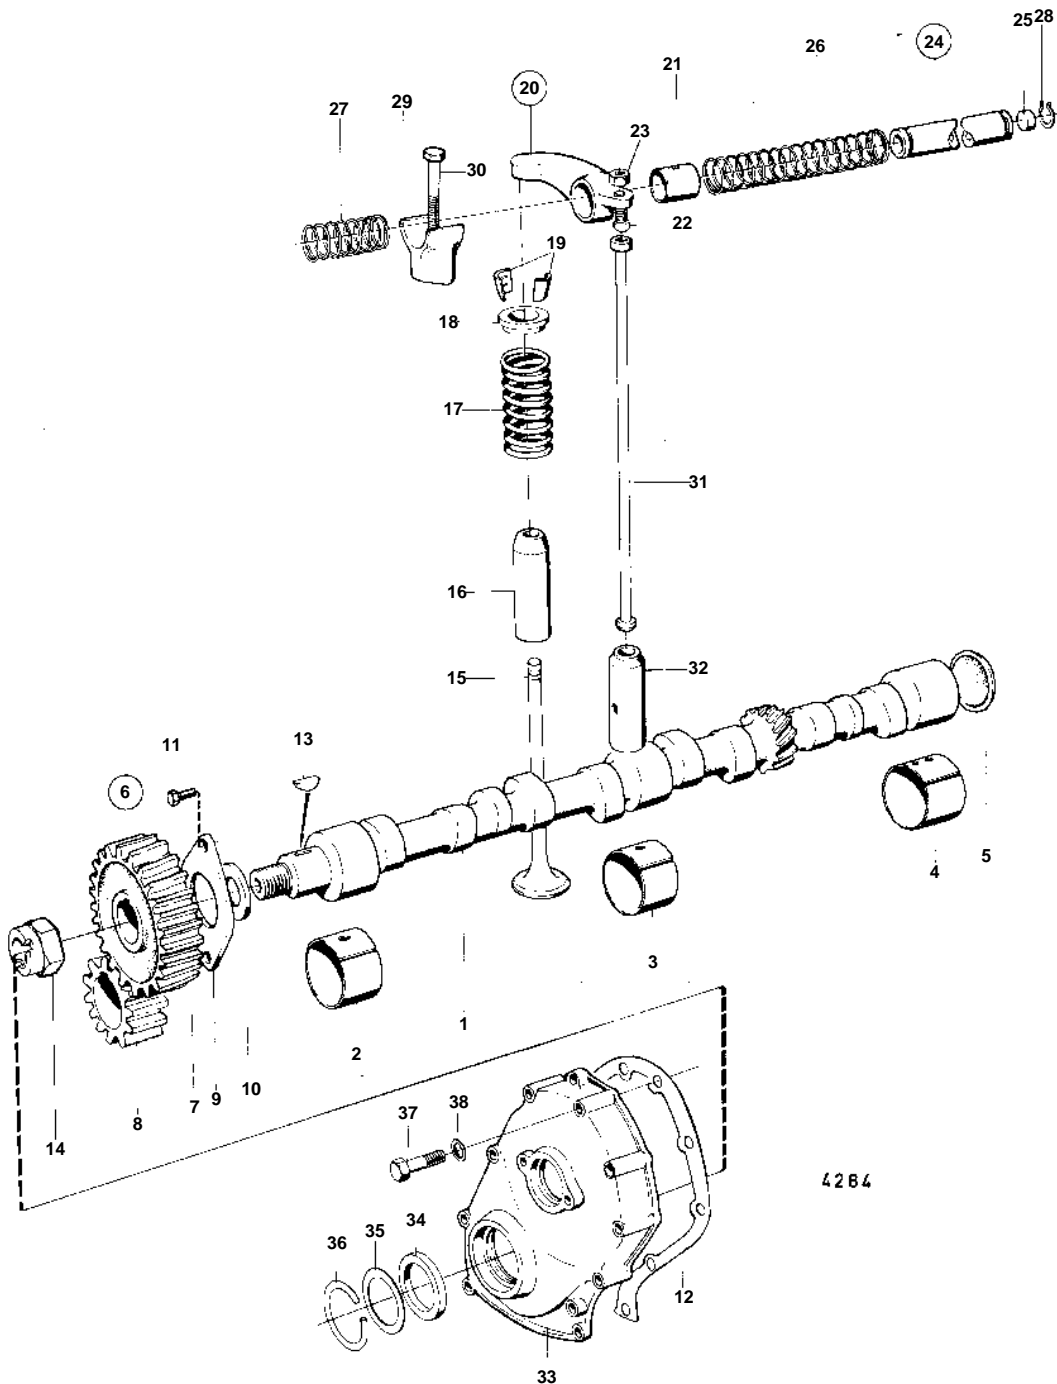

AQ115A, AQ115B, AQ130A, AQ130B, AQ130C, AQ130D

AQ115A, AQ115B, AQ130A, AQ130B, AQ130C, AQ130D

| REF | PART NO. | QTY | DESCRIPTION          | SEE SEC. | NOTES       |
|-----|----------|-----|----------------------|----------|-------------|
| 1   |          | 1   | Camshaft             |          |             |
| 2   |          | 1   | Bushing, BUSHING     |          |             |
|     |          |     |                      | 12743    |             |
| 3   |          | 1   | Bushing, BUSHING     | 12737    |             |
|     |          |     |                      | 12743    |             |
| 4   |          | 1   | Bushing, BUSHING     | 12737    |             |
|     |          |     |                      | 12743    |             |
| 5   |          | 1   | Expansion plug, PLUG | 12737    |             |
|     |          |     |                      | 12743    |             |
| 6   | 875375   | 1   | Set                  |          |             |
| 7   |          | 1   | · CAMSHAFT GEAR      |          |             |
| 8   |          | 1   | · CRANKSHAFT GEAR    |          |             |
| 9   |          | 1   | · THRUST FLANGE      |          |             |
| 10  |          | 1   | · Spacer ring        |          |             |
| 11  |          | 2   | · Hexagon screw      |          |             |
| 12  | 418620   | 1   | · Gasket             |          |             |
| 13  | 910118   | 1   | Woodruff key         |          |             |
| 14  |          | 1   | Nut                  |          |             |
| 15  | 419734   | 4   | Inlet valve          |          |             |
|     | 419735   | 4   | Exhaust valve        |          |             |
| 16  | 419652   | 4   | Valve guide, INTAKE  | 12771    |             |
|     |          |     |                      | 12772    |             |
|     | 419653   | 4   | Valve guide, EXHAUST | 12771    |             |
|     |          |     |                      | 12772    |             |
| 17  | 418737   | 8   | Valve spring         |          |             |
| 18  | 460181   | 8   | Washer               |          |             |
| 19  | 419643   | 16  | Valve collet         |          |             |
| 20  | 418298   | 4   | Rocker arm           |          | NO. 2-4-6-8 |
|     | 418301   | 4   | Rocker arm           |          | NO. 1-3-5-7 |
| 21  | 418297   | 8   | · Bushing            |          |             |
| 22  | 418286   | 8   | · Ball stud          |          |             |
| 23  | 921781   | 8   | · Hexagon nut        |          |             |
| 24  |          | 1   | Rocker arm shaft     |          |             |
| 25  | 955083   | 2   | · Cap plug           |          |             |
| 26  | 418426   | 3   | Compression spring   |          |             |
| 27  | 411140   | 2   | Valve spring         |          |             |
| 28  | 914456   | 2   | Snap ring            |          |             |
| 29  |          | 4   | Bearing bracket      |          |             |
| 30  | 191689   | 4   | Screw                |          |             |
| 31  | 418304   | 8   | Push rod             |          |             |
| 32  | 1218630  | 8   | Tappet               |          |             |
| 33  |          | 1   | Timing gear casing   |          |             |
| 34  |          | 1   | Felt ring            |          |             |
| 35  | 418626   | 1   | Retainer             |          |             |
| 36  |          | 1   | Lock ring            |          |             |
| 37  | 955514   | 2   | Hexagon screw        |          | L = 25 MM   |
|     | 940158   | 7   | Hexagon screw        |          | L = 45 MM   |
| 38  | 941906   | 9   | Spring washer        |          |             |